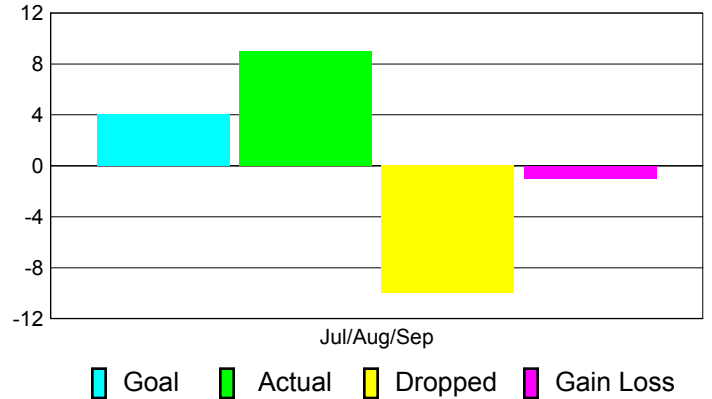

### YTD Status Quo Clubs 2012-2013

Status Quo Clubs Compared to Status Quo Members

## MEMBERSHIP

**Membership Results  
2012-2013**

**Membership  
2011-2012**

Month	Net Memb Goal	Actual New Memb	Actual Dropped Memb	Gain/Loss of Memb	Gain/Loss of Memb
Jul/Aug/Sep	4	9	-10	-1	8
<b>Totals</b>	<b>4</b>	<b>9</b>	<b>-10</b>	<b>-1</b>	<b>8</b>

### Membership Results 2012-2013

Goal, New, Dropped, Gain/Loss

### Comparison of Membership Gain/Loss

Current Year Compared to the Previous Year