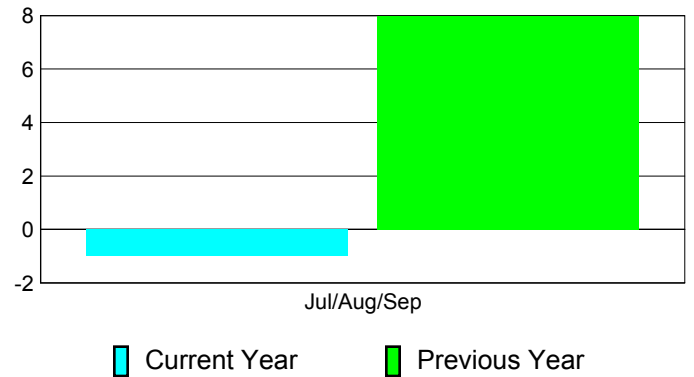

Gender Comparison 2012-2013