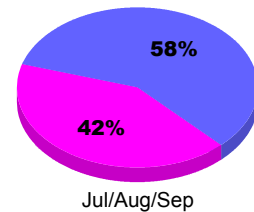

Jul/Aug/Sep

Male Female